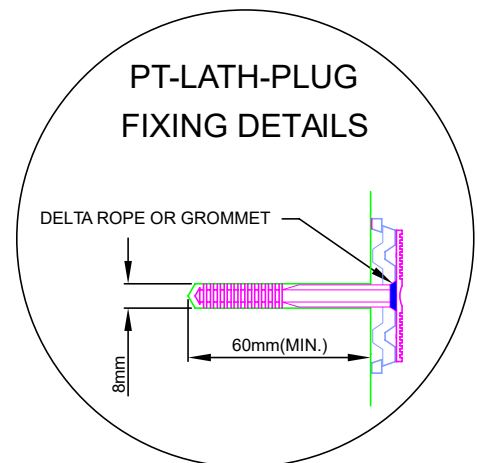

PRODUCT DATA SHEET

DELTA PT PLUGS

Product Code: DMS015/DMS133

TECHNICAL DATA

Size 8mm shank/52mm

Contents Box of 250

Standard PT Plugs Product Code: DMS015

PT Plugs with Grommets Product Code: DMS133

LATH-PLUG WITH GROMMET

Head Office:

Delta House, Merlin Way, North Weald, Epping, Essex, CM16 6HR

01992 523 523 | info@deltamembranes.com | www.deltamembranes.com

DMSPDS2019