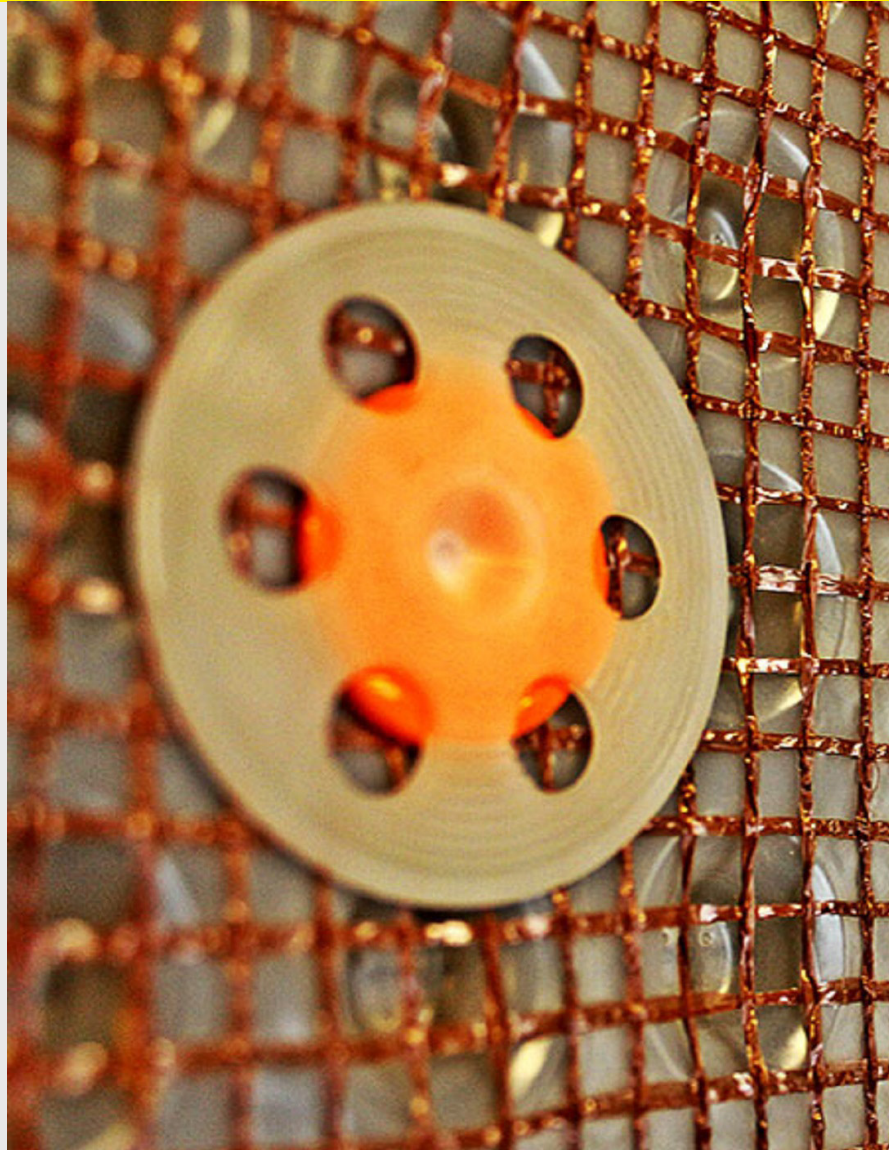

PRODUCT DATA SHEET

DELTA PT PLUGS

Product Code: DMS015/DMS133

info@deltamembranes.com

www.deltamembranes.com

01992 523 523

Delta PT Plugs are specially designed to provide a fixing point for the Delta PT or PT Slimline Membranes.

A watertight self-sealing fixing plug which works in harmony with our PT or PT Slimline membranes. Delta PT Plugs are available with or without grommets. Grommets allow for a watertight, self-sealing finish. Delta rope can be used as an alternative to grommets to give a watertight finish (8mm shank x 52mm)

BENEFITS

- Suitable for Delta's PT membrane
- Provides a watertight seal

SPECIFICATION

- BS8102:2009 Type C Drained Protection

ASSOCIATED PRODUCTS

- Delta QwikSeal Plugs – For fixing the membranes to walls
- Delta Flexi Dri Plus Plugs
- Delta Flexi Dri Plugs
- Delta Plugs
- Delta Corner Strip
- Delta Tape
- Delta Rope

PRODUCT DATA SHEET

DELTA PT PLUGS

Product Code: DMS015/DMS133

TECHNICAL DATA

Size 8mm shank/52mm

Contents Box of 250

Standard PT Plugs Product Code: DMS015

PT Plugs with Grommets Product Code: DMS133