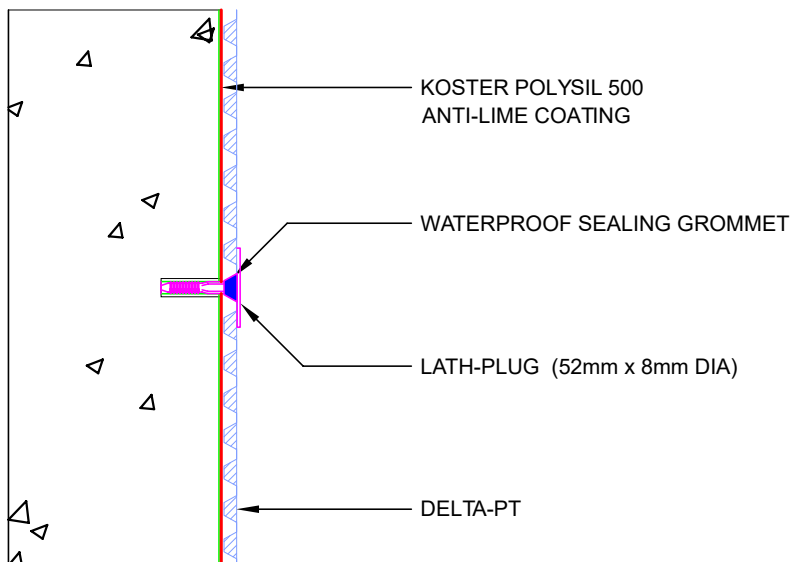

PRODUCT DATA SHEET

DELTA PT PLUGS

Product Code: DMS015/DMS133

TECHNICAL DATA

Size 8mm shank/52mm

Contents Box of 250

Standard PT Plugs Product Code: DMS015

PT Plugs with Grommets Product Code: DMS133

LATH-PLUG WITH GROMMET

Head Office:

Delta House, Merlin Way, North Weald, Epping, Essex, CM16 6HR

01992 523 523 | info@deltamembranes.com | www.deltamembranes.com

DMSPDS2019